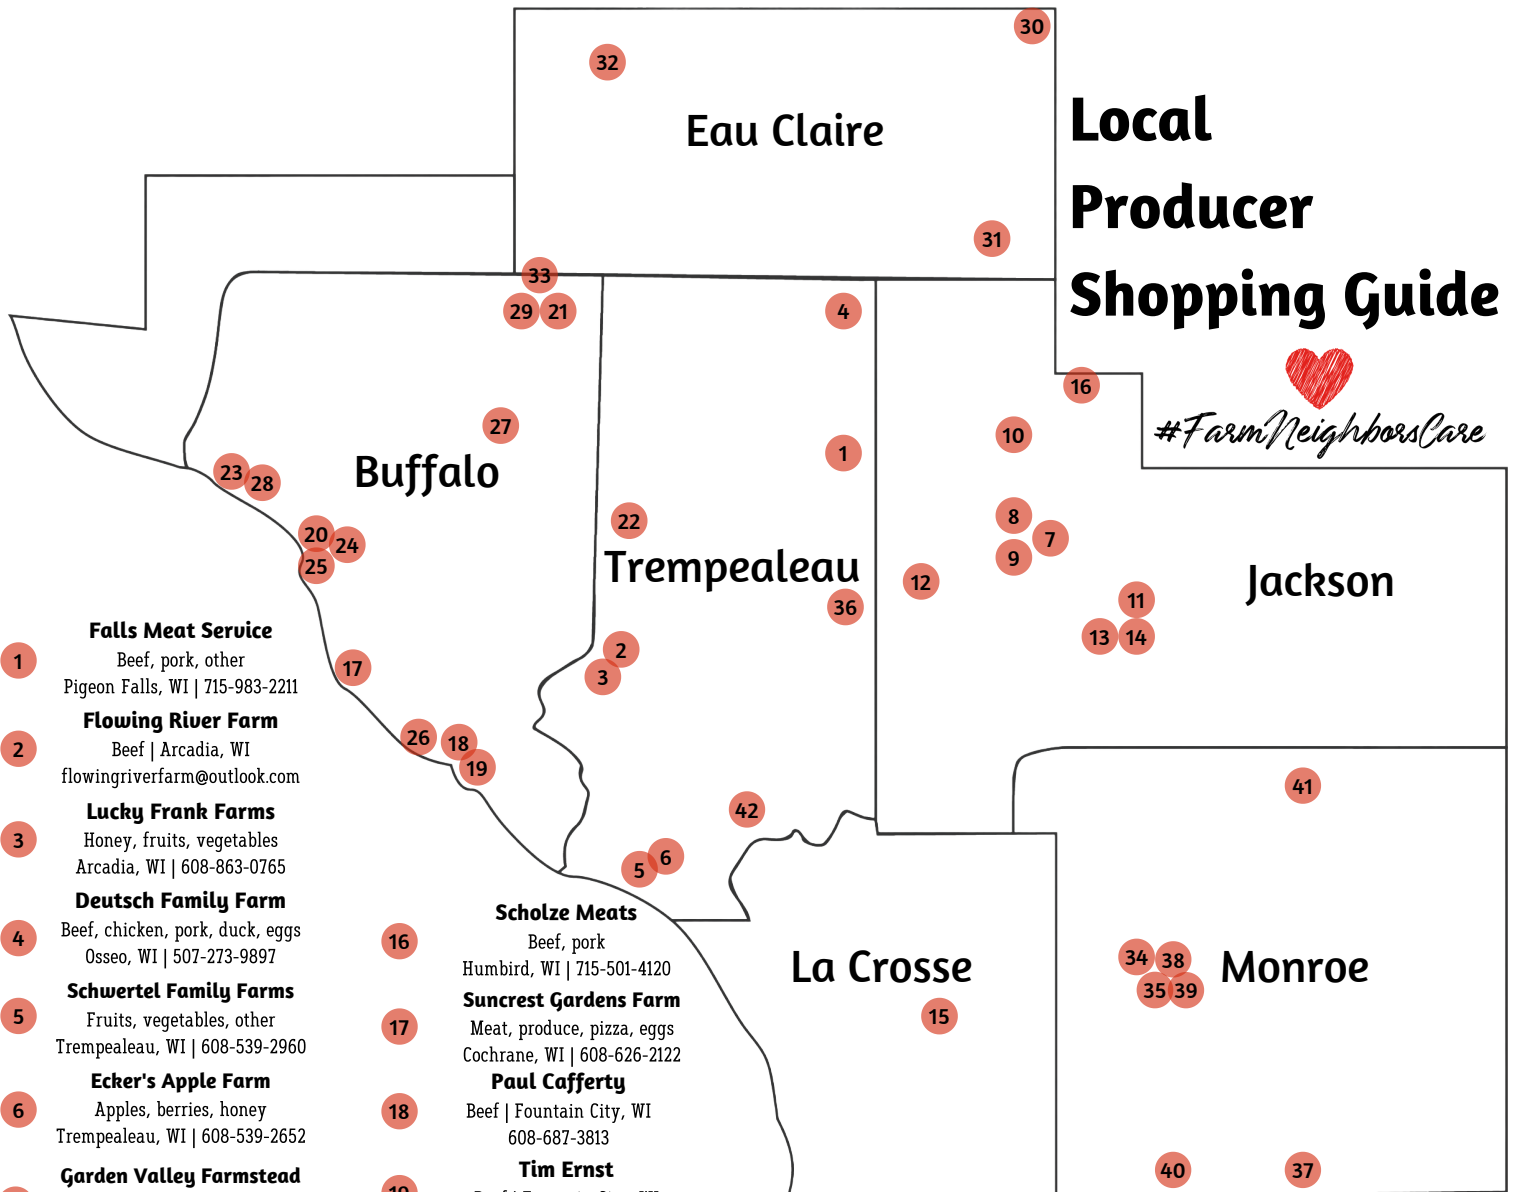

Local Producer Shopping Guide

#FarmNeighborsCare

- 1 **Falls Meat Service**
Beef, pork, other
Pigeon Falls, WI | 715-983-2211
- 2 **Flowing River Farm**
Beef | Arcadia, WI
flowingriverfarm@outlook.com
- 3 **Lucky Frank Farms**
Honey, fruits, vegetables
Arcadia, WI | 608-863-0765
- 4 **Deutsch Family Farm**
Beef, chicken, pork, duck, eggs
Osseo, WI | 507-273-9897
- 5 **Schwertel Family Farms**
Fruits, vegetables, other
Trempealeau, WI | 608-539-2960
- 6 **Ecker's Apple Farm**
Apples, berries, honey
Trempealeau, WI | 608-539-2652
- 7 **Garden Valley Farmstead**
Cheese, meat, eggs, etc.
Hixton, WI | 715-896-5780
- 8 **Matt Sedelbauer**
Beef
Hixton, WI | 715-299-1828
- 9 **Bill & Char Engler**
Canned jellies, pickles, produce
Hixton, WI | 715-662-5622
- 10 **Duane & Darin Geske**
Produce
Alma Center, WI | 715-964-1704
- 11 **Ole Olson**
Produce | Black River Falls, WI
715-284-4595
- 12 **Dean Ginter**
Produce
Taylor, WI | 715-662-2901
- 13 **Trout Run Meats**
Meats | Black River Falls, WI
715-896-4508
- 14 **Wagner Meats**
Meats | Black River Falls, WI
715-299-2606
- 15 **Old Oak Family Farms, LLC.**
Organic produce, flowers
Bangor, WI | 608-486-4205

- 36 **Dirt Road Farm Market**
Meat, produce, bread, honey, syrup
Blair, WI | 608-864-0762
- 37 **Ember Hills Beef**
Beef
Ontario, WI | 608-435-6653
- 38 **Foss Fine Meats**
Beef, pork, other
Sparta, WI | 608-269-6456
- 39 **Brock's Butcher Block**
Beef, pork
Sparta, WI | 608-633-4528
- 40 **Von Ruden's Meats**
Beef, pork
Cashton, WI | 608-654-7941
- 41 **Moseley's Roadside Market**
Produce
Warrens, WI | 608-378-4477
- 42 **Heritage Sausages**
Meats
Galesville, WI | 608-780-5492